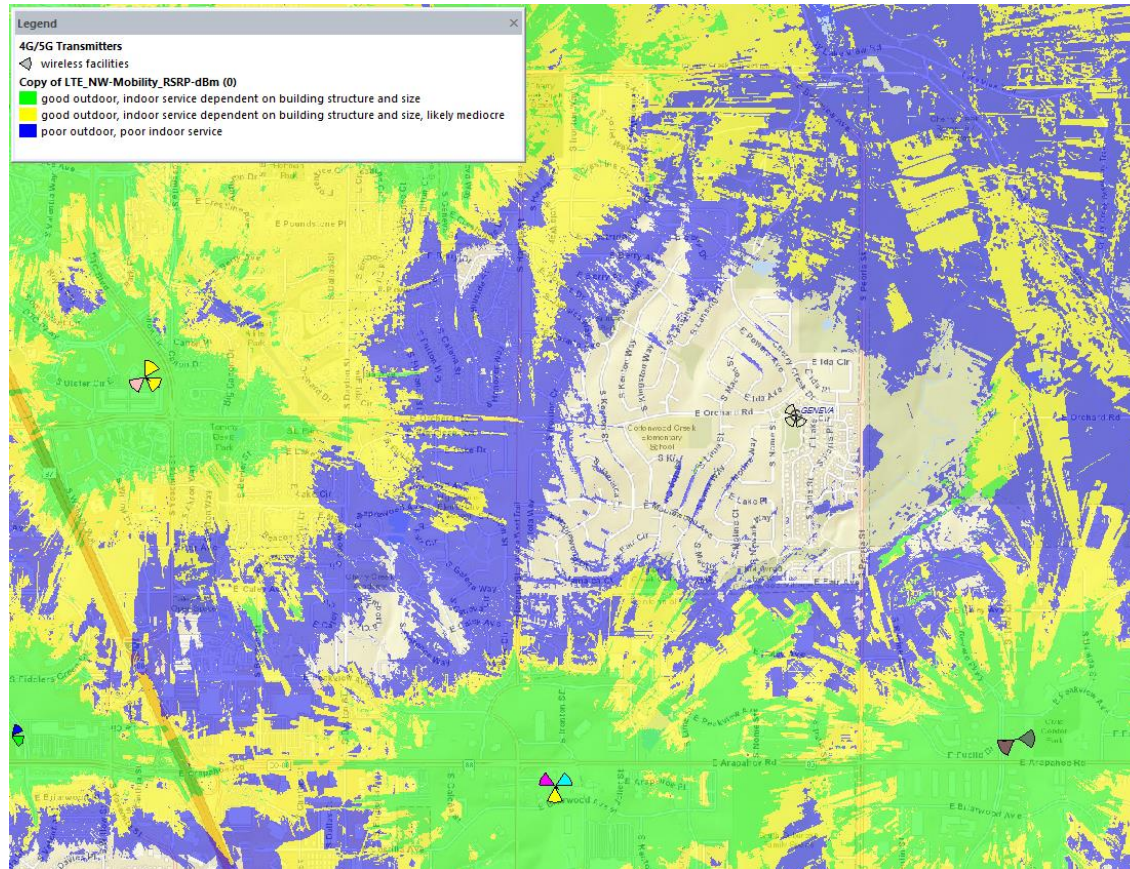

LANDSCAPE - 2 COLORADO BLUE SPRUCE
HEIGHT TO MATCH SURROUNDING
TREE CANOPY HEIGHT

PROPOSED

LAKEVIEW PARK
11770 EAST ORCHARD RD
ENGLEWOOD, CO

THE COLORS AND MATERIALS SHOWN IN THIS RENDERING ARE CLOSE APPROXIMATIONS AND NOT AN EXACT MATCH. RENDERING IS TO BE CONSIDERED FOR VISUAL DESIGN INTENT ONLY AND NOT FOR CONSTRUCTION.

Coverage plot w/out DEN GENEVA

Proposed Coverage w/ DEN GENEVA