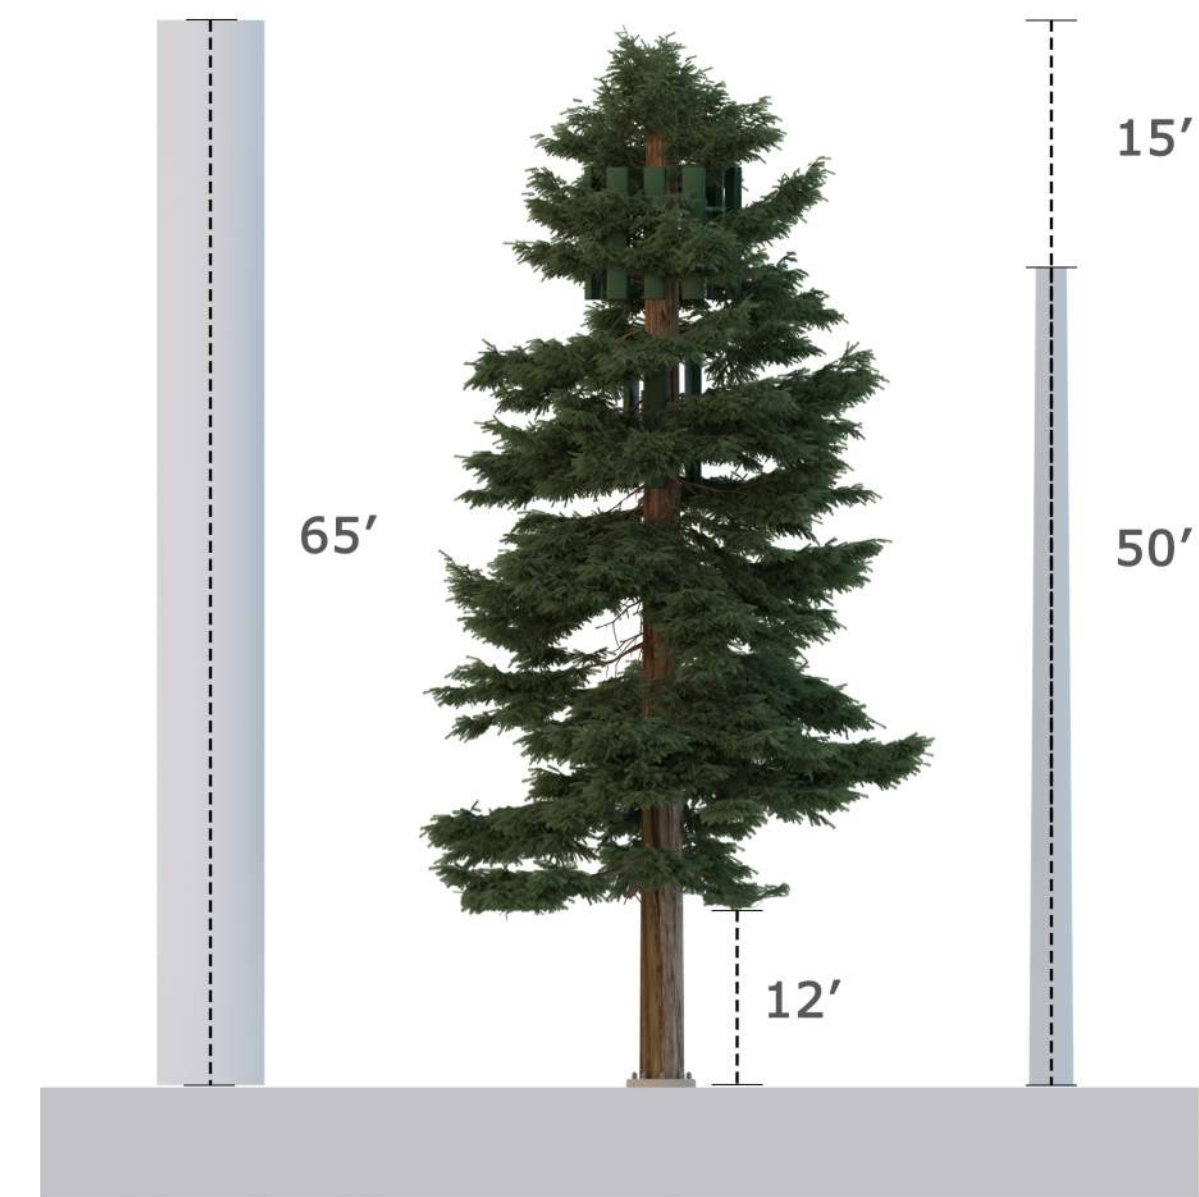

A-EXISTING
B-PROPOSED

EXISTING

LAKEVIEW PARK
11770 EAST ORCHARD RD
ENGLEWOOD, CO

THE COLORS AND MATERIALS SHOWN IN THIS RENDERING ARE CLOSE APPROXIMATIONS AND NOT AN EXACT MATCH. RENDERING IS TO BE CONSIDERED FOR VISUAL DESIGN INTENT ONLY AND NOT FOR CONSTRUCTION.

LANDSCAPE - 2 COLORADO BLUE SPRUCE
HEIGHT TO MATCH SURROUNDING
TREE CANOPY HEIGHT

PROPOSED

LAKEVIEW PARK
11770 EAST ORCHARD RD
ENGLEWOOD, CO

THE COLORS AND MATERIALS SHOWN IN THIS RENDERING ARE CLOSE APPROXIMATIONS AND NOT AN EXACT MATCH. RENDERING IS TO BE CONSIDERED FOR VISUAL DESIGN INTENT ONLY AND NOT FOR CONSTRUCTION.