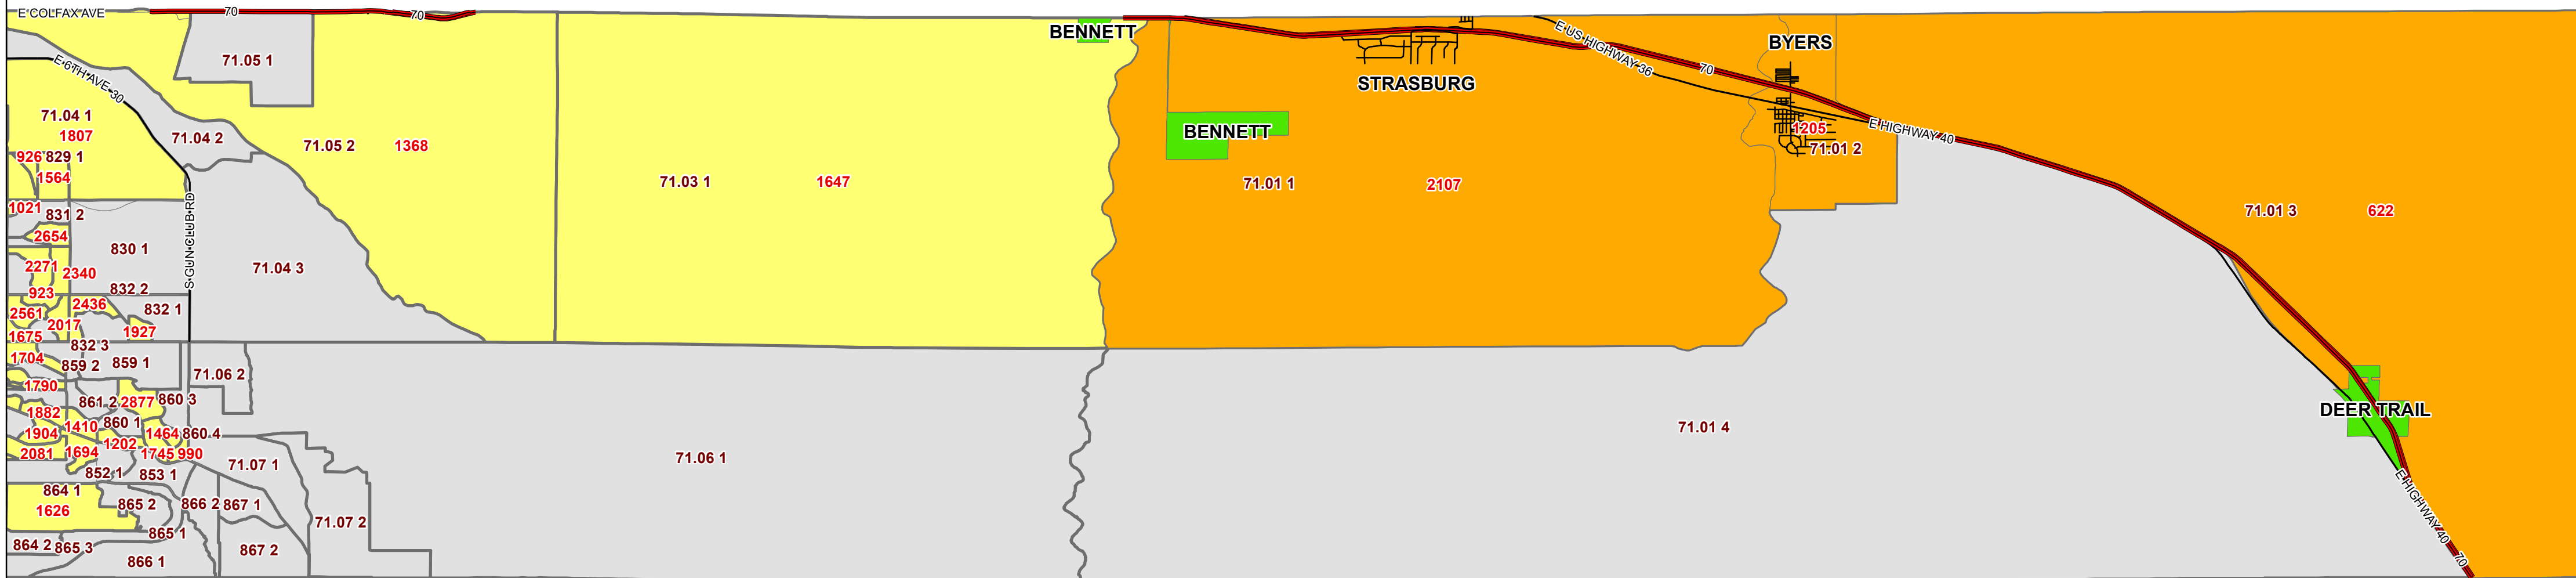

Attachment 3

Unincorporated Arapahoe County Enterprise Zone Eligibility by Census Block Group Rural Area Proposed Additions to South Metro Enterprise Zones

2010 Tracts & Block Groups

XXXX Tract & Block Group
XXXX Population

- Not Eligible - 148 Block Groups
- Eligible - 260 Block Groups
- Proposed Additions To South Metro Enterprise Zones
- Incorporated Jurisdictions

General Disclaimer:
Arapahoe County Makes No Representation Or Warranty As To The Accuracy Of This Base Map, And Assumes No Responsibility Or Liability To Any User. This Base Map Is Not A Legal Document . It Is Intended To Serve As An Aid In Graphic Representation Only.